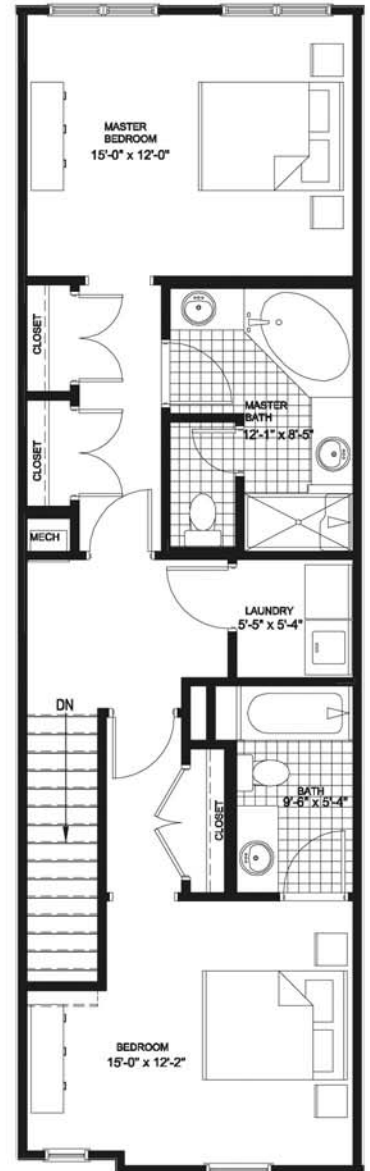

Kirkwood Station

The Ashby

1st Floor

2nd Floor

3rd Floor

CityHomes with Style from the high \$200s
 404-377-0919 • www.Kirkwood-Station.com

Directions: From downtown Atlanta, travel east on Ponce De Leon Ave., turn right on Moreland Ave.
 Turn left on Hosea Williams Dr. (just past Edgewood Retail) to the intersection of Howard St.