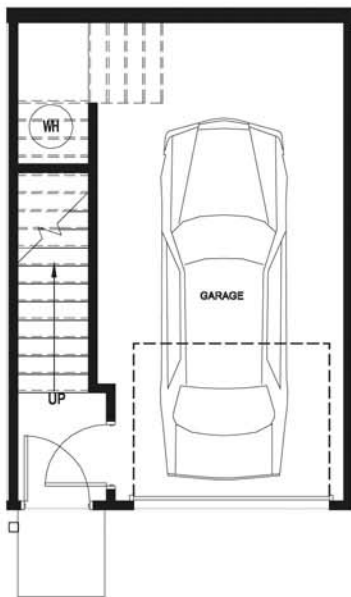

Kirkwood Station

The Ashby

1st Floor

2nd Floor

3rd Floor

CityHomes with Style from the high \$200s
 404-377-0919 • www.Kirkwood-Station.com

Directions: From downtown Atlanta, travel east on Ponce De Leon Ave., turn right on Moreland Ave.
 Turn left on Hosea Williams Dr. (just past Edgewood Retail) to the intersection of Howard St.