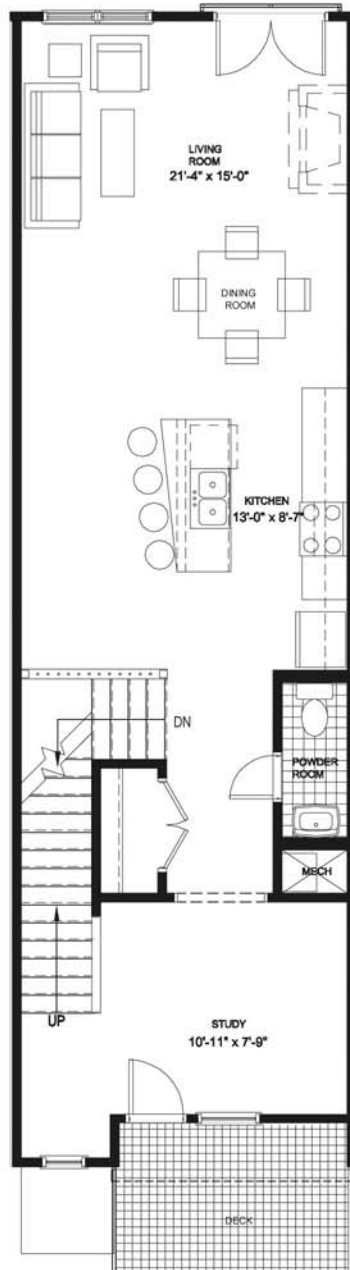

Kirkwood Station

The Ashby

1st Floor

2nd Floor

3rd Floor

CityHomes with Style from the high \$200s
 404-377-0919 • www.Kirkwood-Station.com

Directions: From downtown Atlanta, travel east on Ponce De Leon Ave., turn right on Moreland Ave.
 Turn left on Hosea Williams Dr. (just past Edgewood Retail) to the intersection of Howard St.