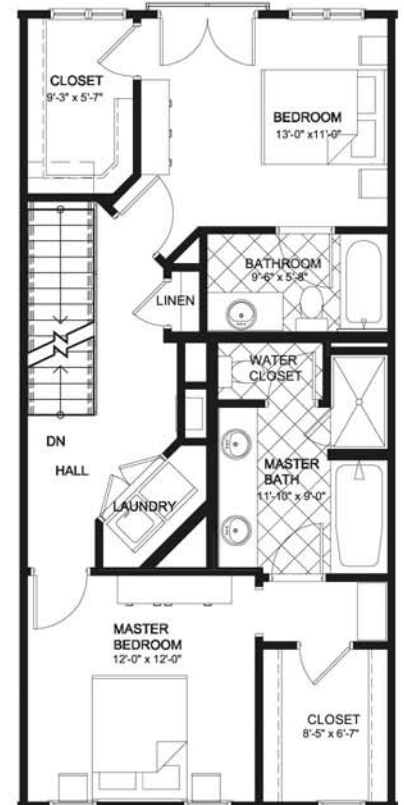

Kirkwood Station

The Baltimore B

1st Floor

2nd Floor

3rd Floor

CityHomes with Style from the high \$200s
404-377-0919 • www.Kirkwood-Station.com

Directions: From downtown Atlanta, travel east on Ponce De Leon Ave., turn right on Moreland Ave.
Turn left on Hosea Williams Dr. (just past Edgewood Retail) to the intersection of Howard St.