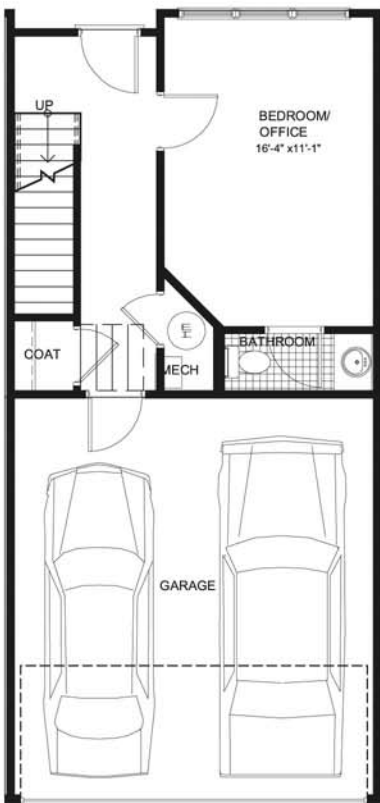

Kirkwood Station

The Baltimore B

1st Floor

2nd Floor

3rd Floor

CityHomes with Style from the high \$200s
404-377-0919 • www.Kirkwood-Station.com

Directions: From downtown Atlanta, travel east on Ponce De Leon Ave., turn right on Moreland Ave.
Turn left on Hosea Williams Dr. (just past Edgewood Retail) to the intersection of Howard St.