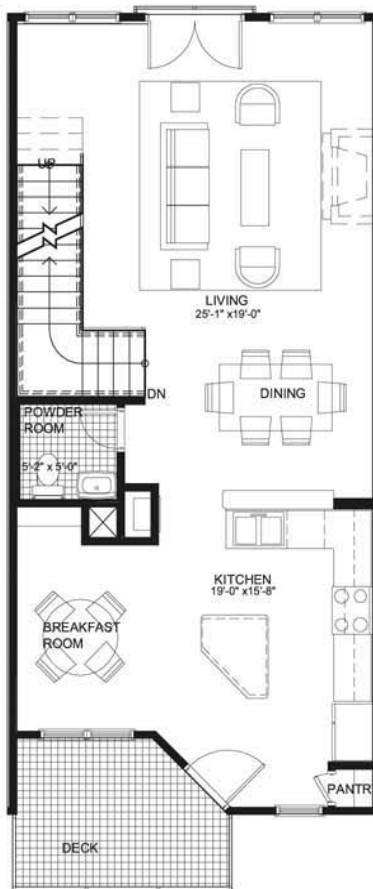

# Kirkwood Station

## The Baltimore B

1st Floor

2nd Floor

3rd Floor

404-593-7826 or 770-365-6123 | [www.Kirkwood-Station.com](http://www.Kirkwood-Station.com)

Directions: From downtown Atlanta, travel east on Ponce De Leon Ave., turn right on Moreland Ave. Turn left on Hosea Williams Dr. (just past Edgewood Retail) to the intersection of Howard St.