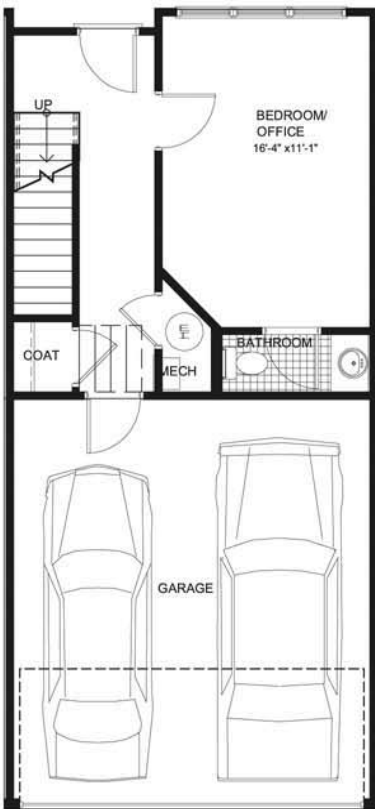

# Kirkwood Station

## The Baltimore B

1st Floor

2nd Floor

3rd Floor

404-593-7826 or 770-365-6123 | [www.Kirkwood-Station.com](http://www.Kirkwood-Station.com)

Directions: From downtown Atlanta, travel east on Ponce De Leon Ave., turn right on Moreland Ave. Turn left on Hosea Williams Dr. (just past Edgewood Retail) to the intersection of Howard St.