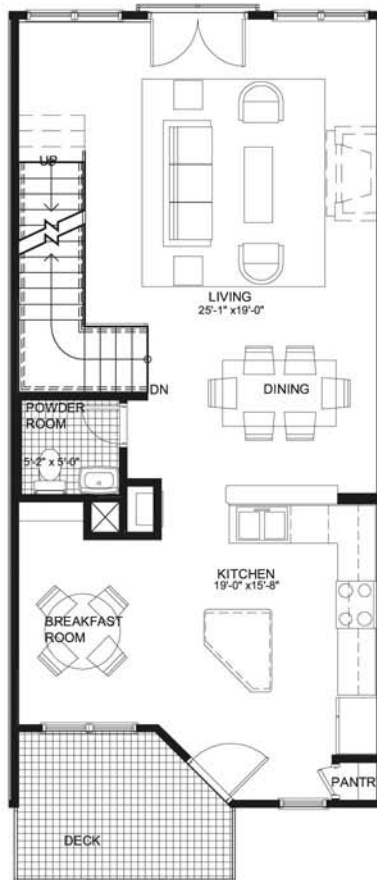

Kirkwood Station

The Baltimore B

1st Floor

2nd Floor

3rd Floor

CityHomes with Style from the high \$200s
404-377-0919 • www.Kirkwood-Station.com

Directions: From downtown Atlanta, travel east on Ponce De Leon Ave., turn right on Moreland Ave.
Turn left on Hosea Williams Dr. (just past Edgewood Retail) to the intersection of Howard St.