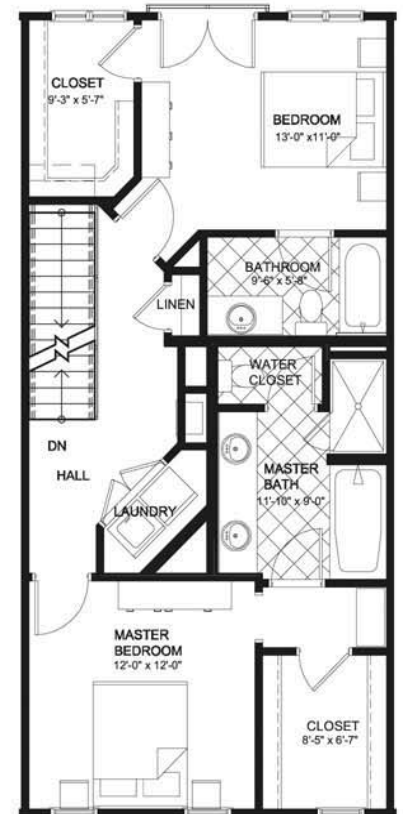

# Kirkwood Station

## The Baltimore B

1st Floor

2nd Floor

3rd Floor

404-593-7826 or 770-365-6123 | [www.Kirkwood-Station.com](http://www.Kirkwood-Station.com)

Directions: From downtown Atlanta, travel east on Ponce De Leon Ave., turn right on Moreland Ave. Turn left on Hosea Williams Dr. (just past Edgewood Retail) to the intersection of Howard St.