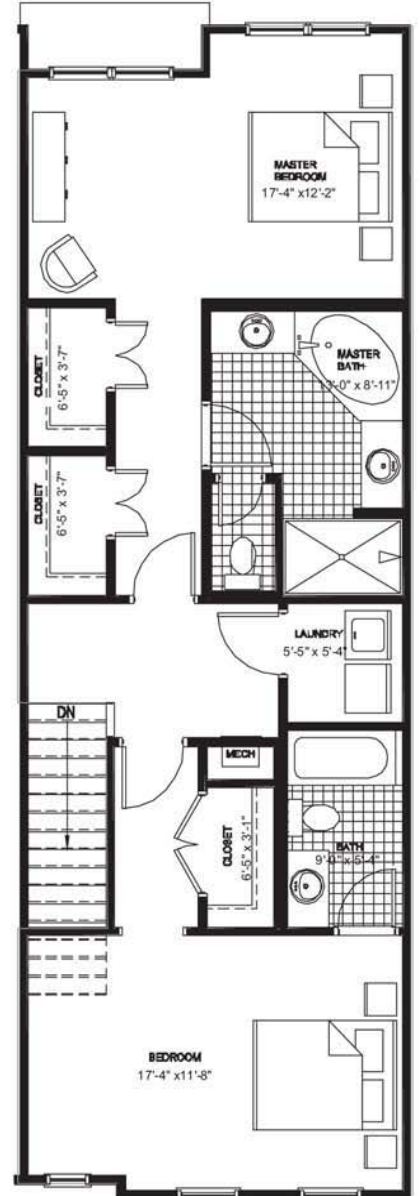

# Kirkwood Station

## The Hammond

1st Floor

2nd Floor

3rd Floor

404-593-7826 or 770-365-6123 | [www.Kirkwood-Station.com](http://www.Kirkwood-Station.com)

Directions: From downtown Atlanta, travel east on Ponce De Leon Ave., turn right on Moreland Ave.  
Turn left on Hosea Williams Dr. (just past Edgewood Retail) to the intersection of Howard St.