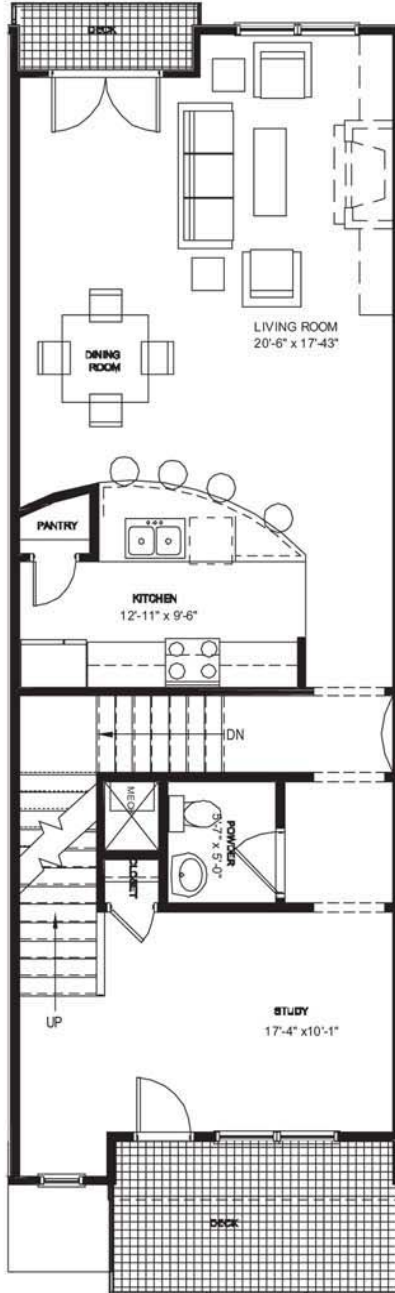

# Kirkwood Station

## The Hammond

1st Floor

2nd Floor

3rd Floor

404-593-7826 or 770-365-6123 | [www.Kirkwood-Station.com](http://www.Kirkwood-Station.com)

Directions: From downtown Atlanta, travel east on Ponce De Leon Ave., turn right on Moreland Ave.  
Turn left on Hosea Williams Dr. (just past Edgewood Retail) to the intersection of Howard St.