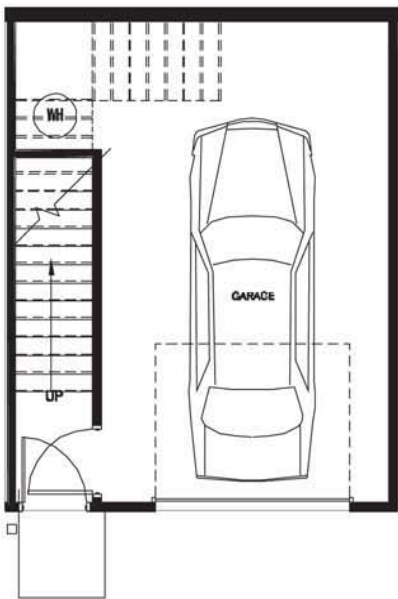

## The Hammond

1st Floor

2nd Floor

3rd Floor

404-593-7826 or 770-365-6123 | [www.Kirkwood-Station.com](http://www.Kirkwood-Station.com)

Directions: From downtown Atlanta, travel east on Ponce De Leon Ave., turn right on Moreland Ave.  
Turn left on Hosea Williams Dr. (just past Edgewood Retail) to the intersection of Howard St.