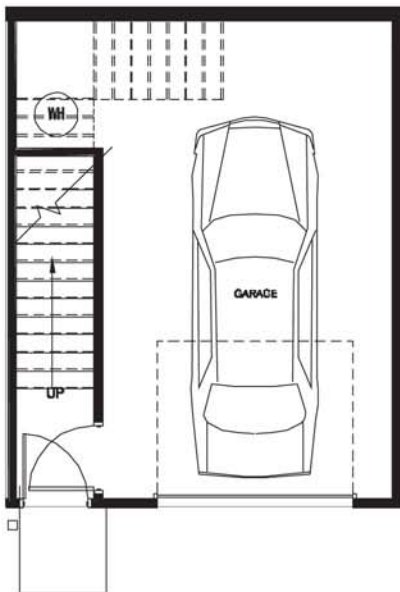

## The Hammond

1st Floor

2nd Floor

3rd Floor

CityHomes with Style from the high \$200s  
 404-377-0919 • [www.Kirkwood-Station.com](http://www.Kirkwood-Station.com)

Directions: From downtown Atlanta, travel east on Ponce De Leon Ave., turn right on Moreland Ave.  
 Turn left on Hosea Williams Dr. (just past Edgewood Retail) to the intersection of Howard St.