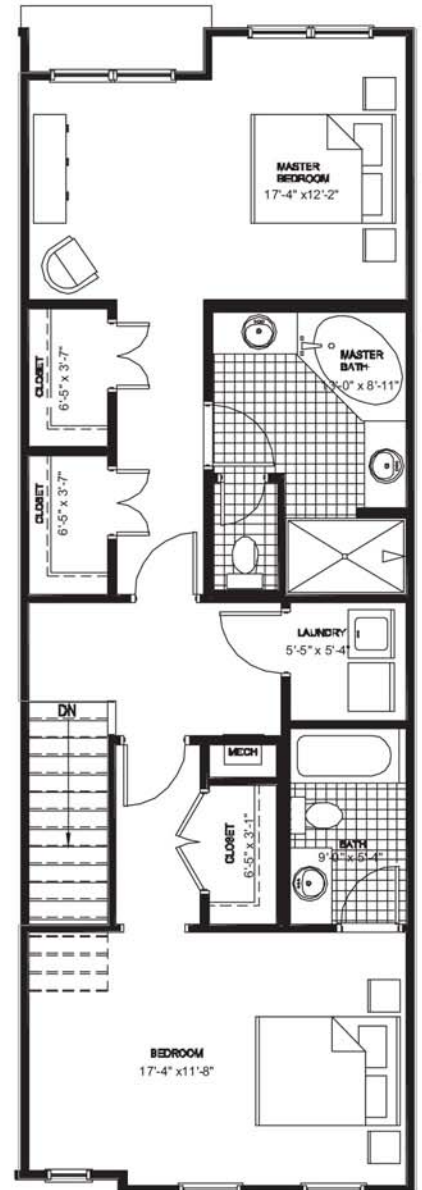

# Kirkwood Station

## The Hammond

1st Floor

2nd Floor

3rd Floor

CityHomes with Style from the high \$200s  
 404-377-0919 • [www.Kirkwood-Station.com](http://www.Kirkwood-Station.com)

Directions: From downtown Atlanta, travel east on Ponce De Leon Ave., turn right on Moreland Ave.  
 Turn left on Hosea Williams Dr. (just past Edgewood Retail) to the intersection of Howard St.