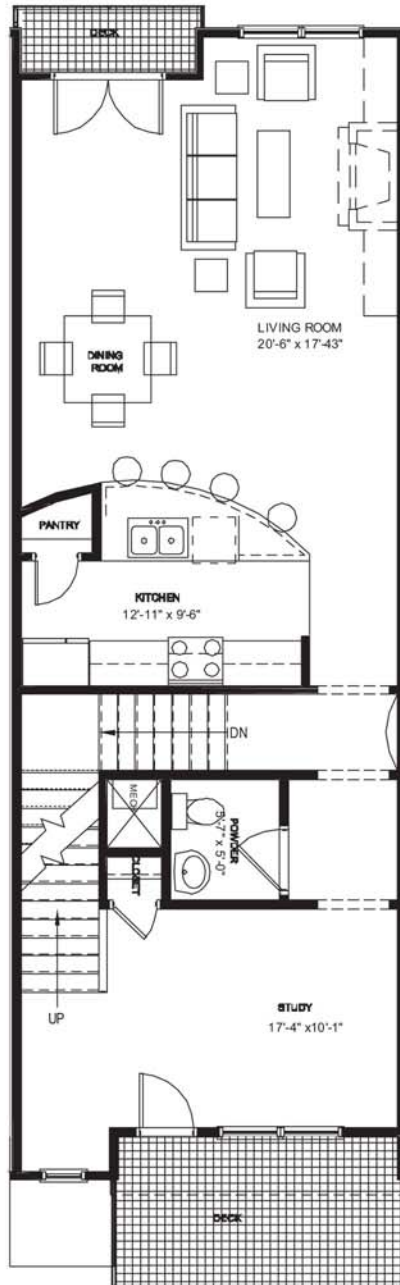

# Kirkwood Station

## The Hammond

1st Floor

2nd Floor

3rd Floor

CityHomes with Style from the high \$200s  
 404-377-0919 • [www.Kirkwood-Station.com](http://www.Kirkwood-Station.com)

Directions: From downtown Atlanta, travel east on Ponce De Leon Ave., turn right on Moreland Ave.  
 Turn left on Hosea Williams Dr. (just past Edgewood Retail) to the intersection of Howard St.