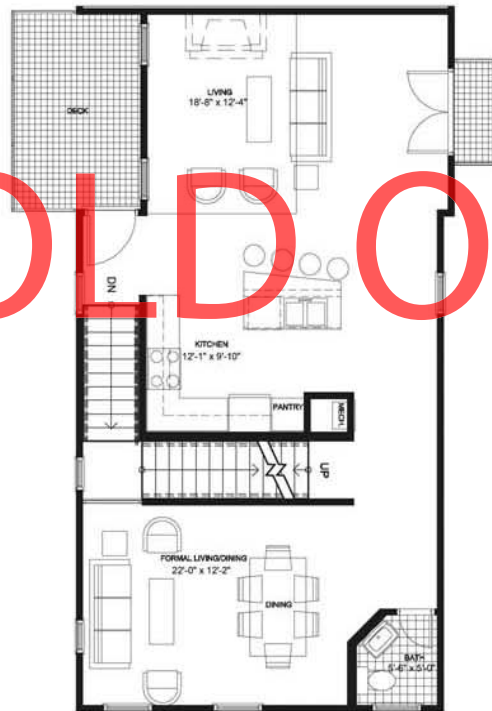

Kirkwood Station

The Hightower

SOLD OUT!

1st Floor

2nd Floor

3rd Floor

404-593-7826 or 770-365-6123 | www.Kirkwood-Station.com

Directions: From downtown Atlanta, travel east on Ponce De Leon Ave., turn right on Moreland Ave. Turn left on Hosea Williams Dr. (just past Edgewood Retail) to the intersection of Howard St.