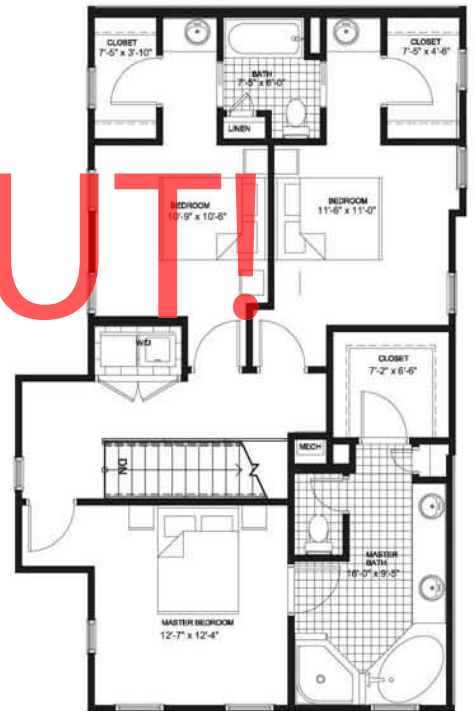

Kirkwood Station

The Hightower

SOLD OUT!

1st Floor

2nd Floor

3rd Floor

404-593-7826 or 770-365-6123 | www.Kirkwood-Station.com

Directions: From downtown Atlanta, travel east on Ponce De Leon Ave., turn right on Moreland Ave. Turn left on Hosea Williams Dr. (just past Edgewood Retail) to the intersection of Howard St.