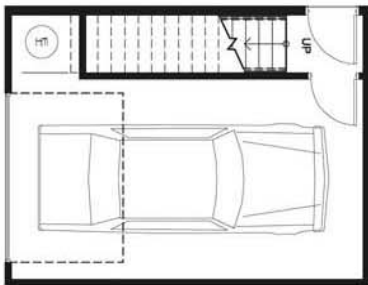

Kirkwood Station

The Hightower

SOLD OUT!

1st Floor

2nd Floor

3rd Floor

404-593-7826 or 770-365-6123 | www.Kirkwood-Station.com

Directions: From downtown Atlanta, travel east on Ponce De Leon Ave., turn right on Moreland Ave. Turn left on Hosea Williams Dr. (just past Edgewood Retail) to the intersection of Howard St.