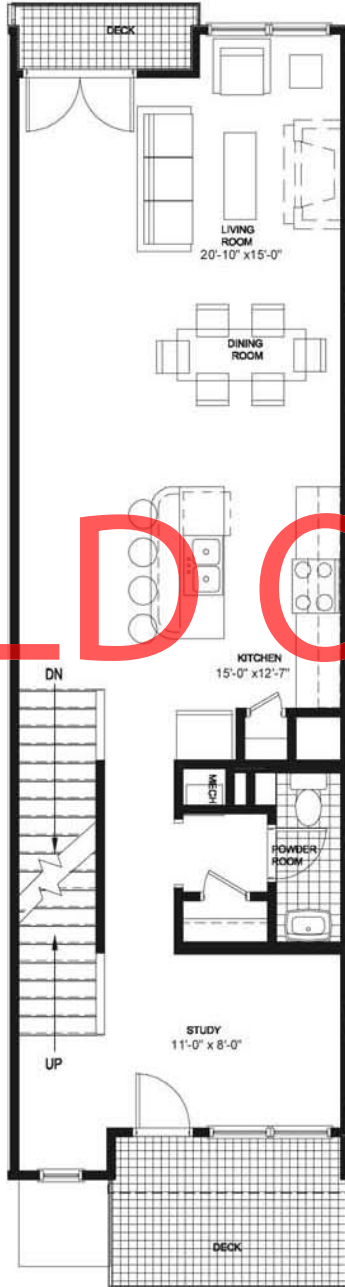

Kirkwood Station

The Hunter

SOLD OUT!

2nd Floor

3rd Floor

404-593-7826 or 770-365-6123 | www.Kirkwood-Station.com

Directions: From downtown Atlanta, travel east on Ponce De Leon Ave., turn right on Moreland Ave. Turn left on Hosea Williams Dr. (just past Edgewood Retail) to the intersection of Howard St.

Information is believed accurate, but not warranted.