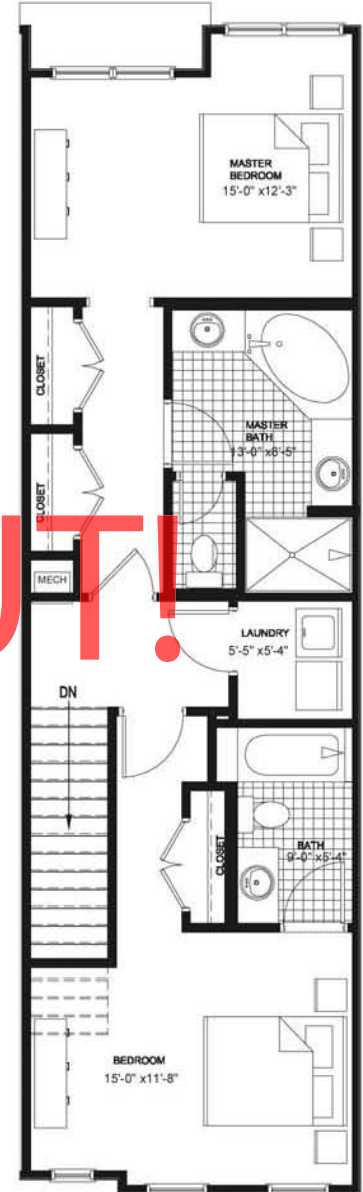

# Kirkwood Station

## The Hunter

**SOLD OUT!**

1st Floor

2nd Floor

3rd Floor

404-593-7826 or 770-365-6123 | [www.Kirkwood-Station.com](http://www.Kirkwood-Station.com)

Directions: From downtown Atlanta, travel east on Ponce De Leon Ave., turn right on Moreland Ave. Turn left on Hosea Williams Dr. (just past Edgewood Retail) to the intersection of Howard St.