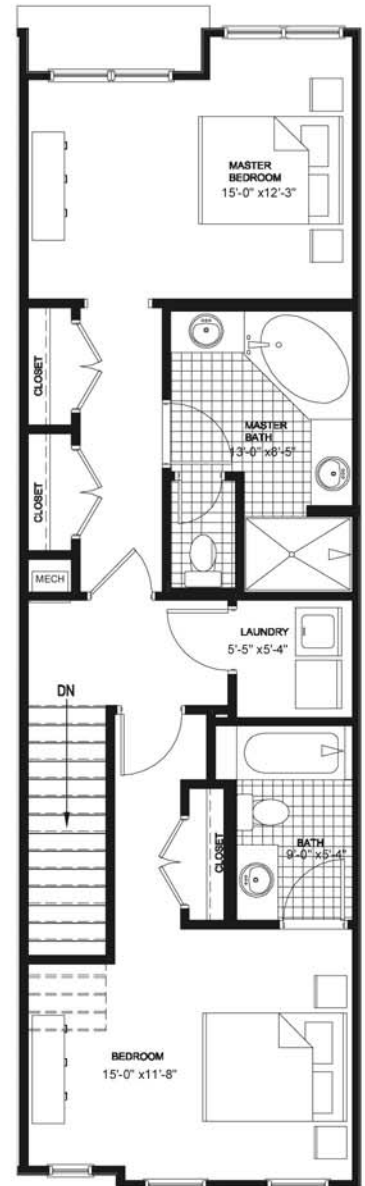

# Kirkwood Station

## The Hunter

1st Floor

2nd Floor

3rd Floor

CityHomes with Style from the high \$200s  
404-377-0919 • [www.Kirkwood-Station.com](http://www.Kirkwood-Station.com)

Directions: From downtown Atlanta, travel east on Ponce De Leon Ave., turn right on Moreland Ave.  
Turn left on Hosea Williams Dr. (just past Edgewood Retail) to the intersection of Howard St.