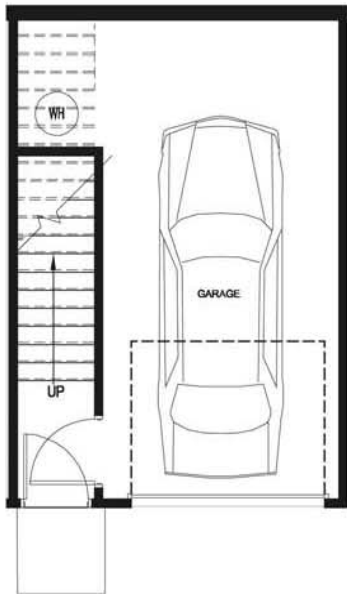

## The Hunter

**SOLD OUT!**

1st Floor

2nd Floor

3rd Floor

404-593-7826 or 770-365-6123 | [www.Kirkwood-Station.com](http://www.Kirkwood-Station.com)

Directions: From downtown Atlanta, travel east on Ponce De Leon Ave., turn right on Moreland Ave. Turn left on Hosea Williams Dr. (just past Edgewood Retail) to the intersection of Howard St.