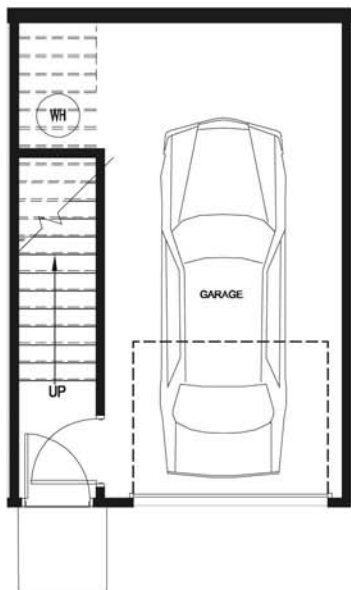

## The Hunter

1st Floor

2nd Floor

3rd Floor

CityHomes with Style from the high \$200s  
404-377-0919 • [www.Kirkwood-Station.com](http://www.Kirkwood-Station.com)

Directions: From downtown Atlanta, travel east on Ponce De Leon Ave., turn right on Moreland Ave.  
Turn left on Hosea Williams Dr. (just past Edgewood Retail) to the intersection of Howard St.