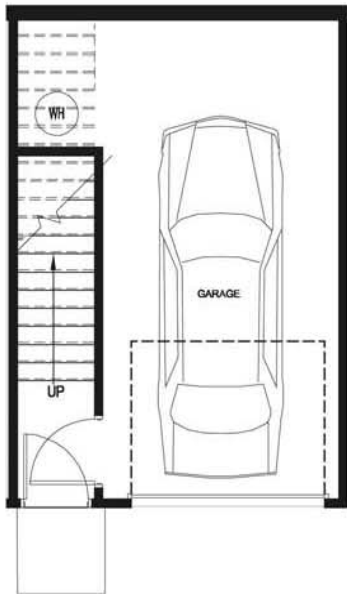

Kirkwood Station

The Hunter

SOLD OUT!

1st Floor

3rd Floor

404-593-7826 or 770-365-6123 | www.Kirkwood-Station.com

Directions: From downtown Atlanta, travel east on Ponce De Leon Ave., turn right on Moreland Ave. Turn left on Hosea Williams Dr. (just past Edgewood Retail) to the intersection of Howard St.

Information is believed accurate, but not warranted.