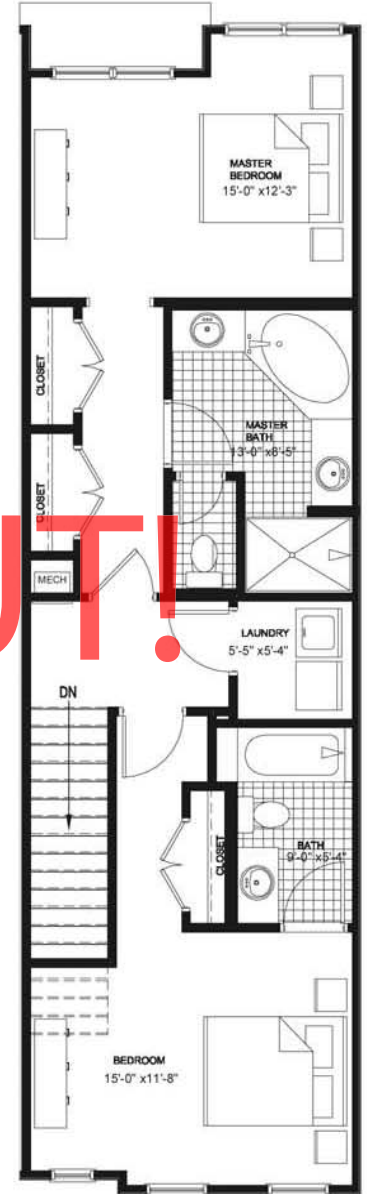

Kirkwood Station

The Hunter

SOLD OUT!

1st Floor

2nd Floor

3rd Floor

404-323-2273 | www.Kirkwood-Station.com

Directions: From downtown Atlanta, travel east on Ponce De Leon Ave., turn right on Moreland Ave. Turn left on Hosea Williams Dr. (just past Edgewood Retail) to the intersection of Howard St.