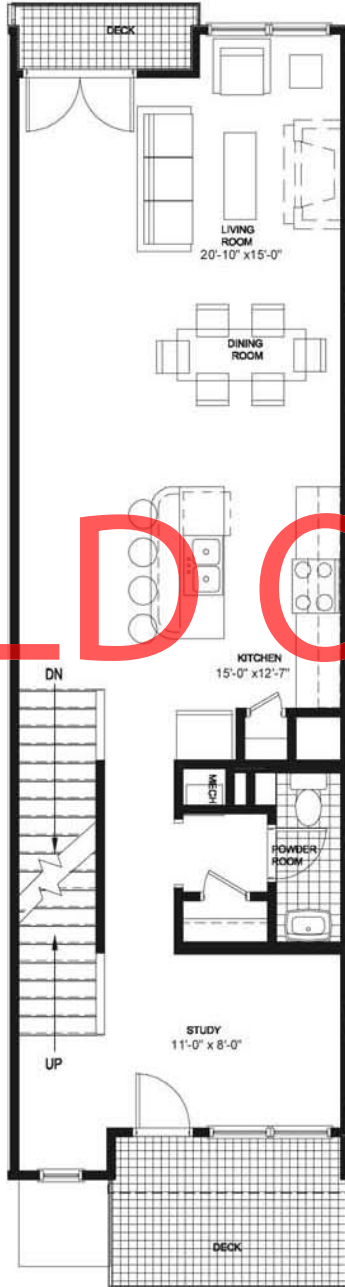

# Kirkwood Station

## The Hunter

**SOLD OUT!**

1st Floor

2nd Floor

3rd Floor

404-593-7826 or 770-365-6123 | [www.Kirkwood-Station.com](http://www.Kirkwood-Station.com)

Directions: From downtown Atlanta, travel east on Ponce De Leon Ave., turn right on Moreland Ave. Turn left on Hosea Williams Dr. (just past Edgewood Retail) to the intersection of Howard St.