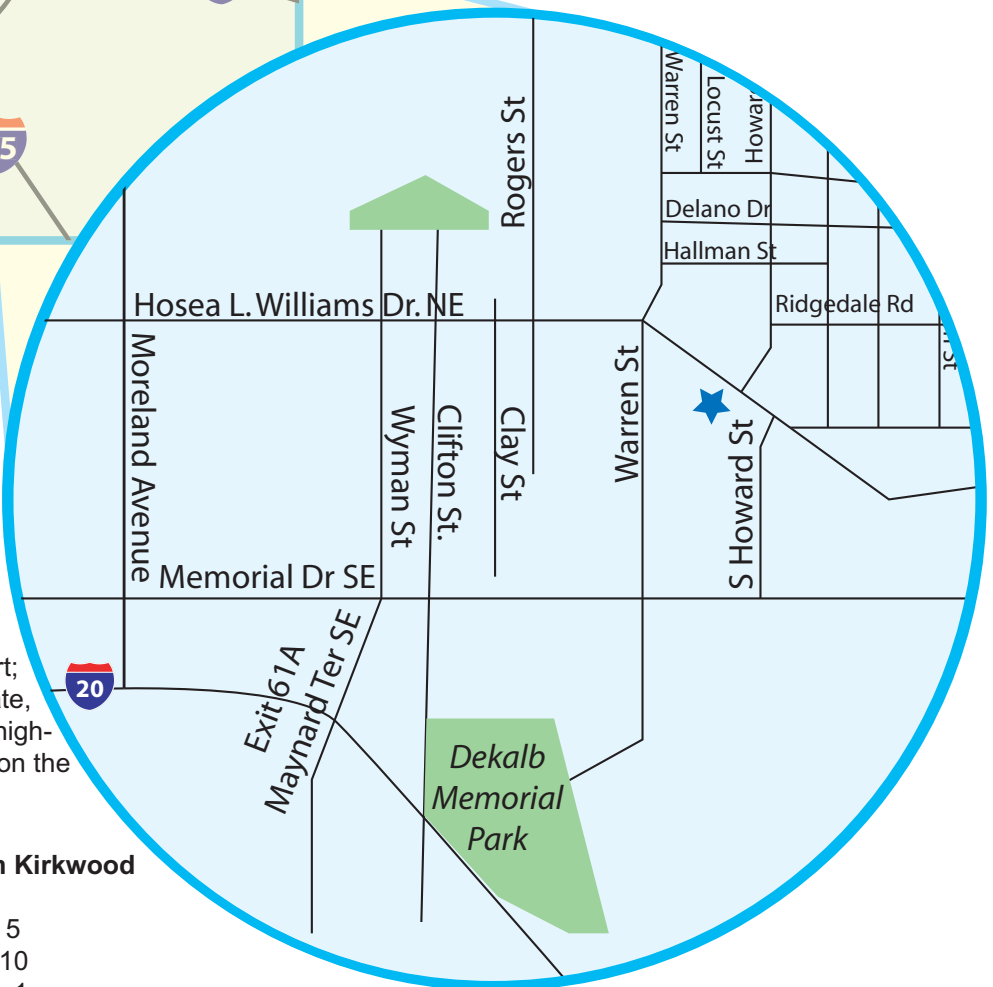

Directions to Kirkwood Station

From I-75/85:

- Take I-20 East
- Exit at Moreland Avenue North toward Little 5 Points.
- Go less than 1 mile on Moreland.
- Turn right on Hosea L. Williams Drive.
- Kirkwood Station will be 1 mile down on the right.

Distance

One of the best things about Kirkwood is its location. Kirkwood is just five miles from downtown Atlanta. Kirkwood is surrounded by fun areas filled with shopping and restaurants that include Little 5 Points, Decatur, Candler Park, East Atlanta, and Virginia Highlands.

Kirkwood is also convenient to the airport; to the universities of Emory, Georgia State, and Georgia Tech; and to the interstate highways I-20 and I-75/85. Kirkwood is also on the MARTA east rail line.

Location	Miles from Kirkwood
1. Downtown Atlanta/GSU	5
2. Hartsfield International Airport	10
3. I-20	.1
4. Downtown Decatur	1.5
5. East Atlanta	2
6. Virginia Highlands	3
7. Little 5 Points	2
8. Emory Village	2